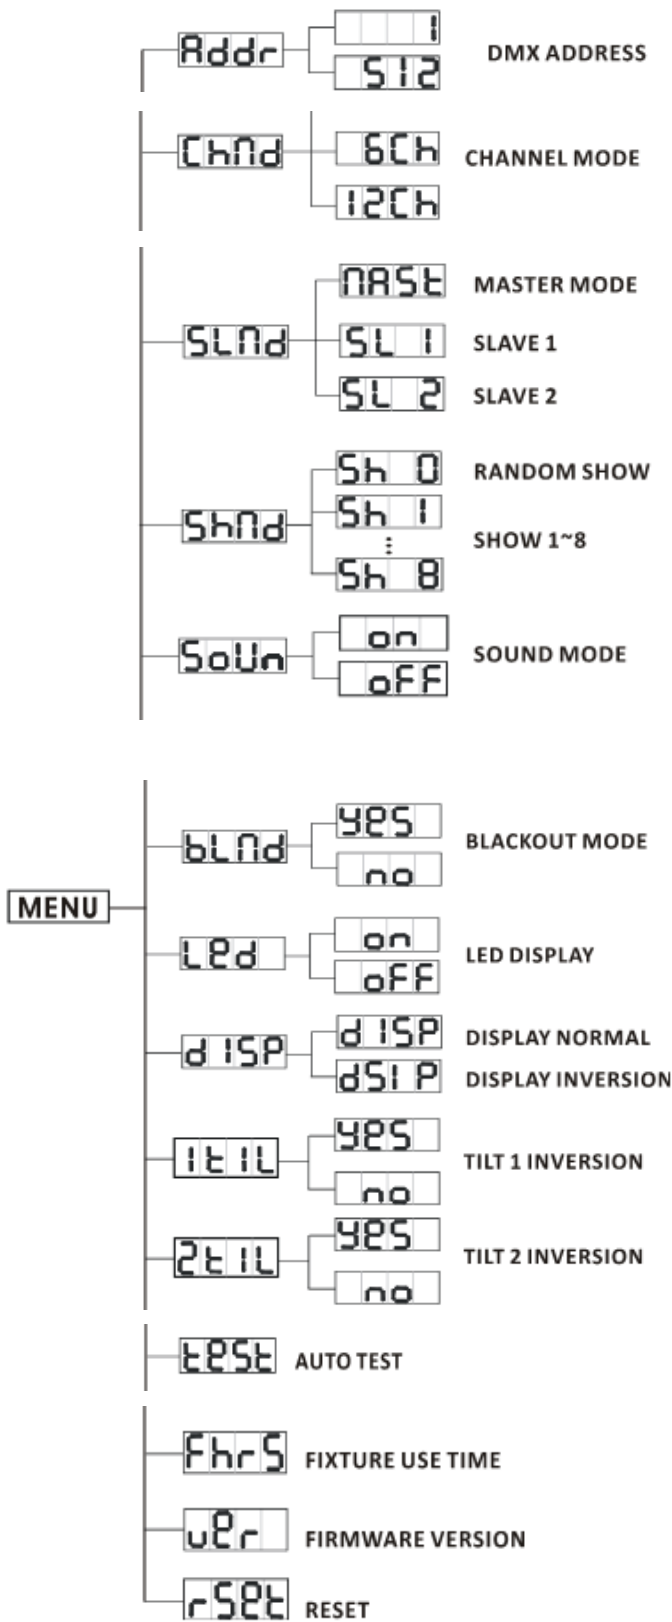

## Surge 8™ 10 Watt White User Manual

**Unpacking:** Thank you for purchasing the Surge 8™ 10 Watt White light fixture. Every Surge 8™ 10 Watt White has been thoroughly tested and has been shipped in perfect operating condition. Carefully check the shipping carton for damage that may have occurred during shipping. If the carton appears to be damaged, carefully inspect your fixture for any damage and be sure all accessories necessary to operate the unit has arrived intact. In the case damage has been found or parts are missing, please contact the manufacturer or your dealer for further instructions. Do not return this unit to your dealer without first contacting them.

## Features

- Intense sweeping 8 Pixel white LED chase Dual LED zones each with 4 lenses that can move individually
- 3 Modes: DMX controlled, Master/Slave & Sound Active
- DMX Channel: 6Ch and 12CH Mode
- Electronic Dimming: 0 - 100%
- Includes exciting sound activate built-in programs
- LED pulse & strobe effect
- Simple Easy to use 4 Button DMX digital display
- 150-degree bar tilt from smooth Stepper Motors
- LED Life: (Rated at approximately 50,000 hrs.)
- Beam angle: 4 Degree
- Intense built in sound activate programs
- LED pulse & strobe effect
- Runs extremely cool! NO Duty Cycle. Run all night!
- Includes Omega Clamps for mounting to clamps or you can set on floor
- Very low power consumption - connect more units in a single circuit
- Power in and out on rear to daisy chain power (Link up to 4 Surge 8 @ 120V)
- Light Source: 8x 10 Watt white LEDs
- Power Consumption: 100W (All LED's @ Full On)
- Multi-voltage operation: AC 100-240V 50/60Hz
- Dimensions (LxWxH): 16" x 6" x 9"
- Weight: 11 lbs.

# Display