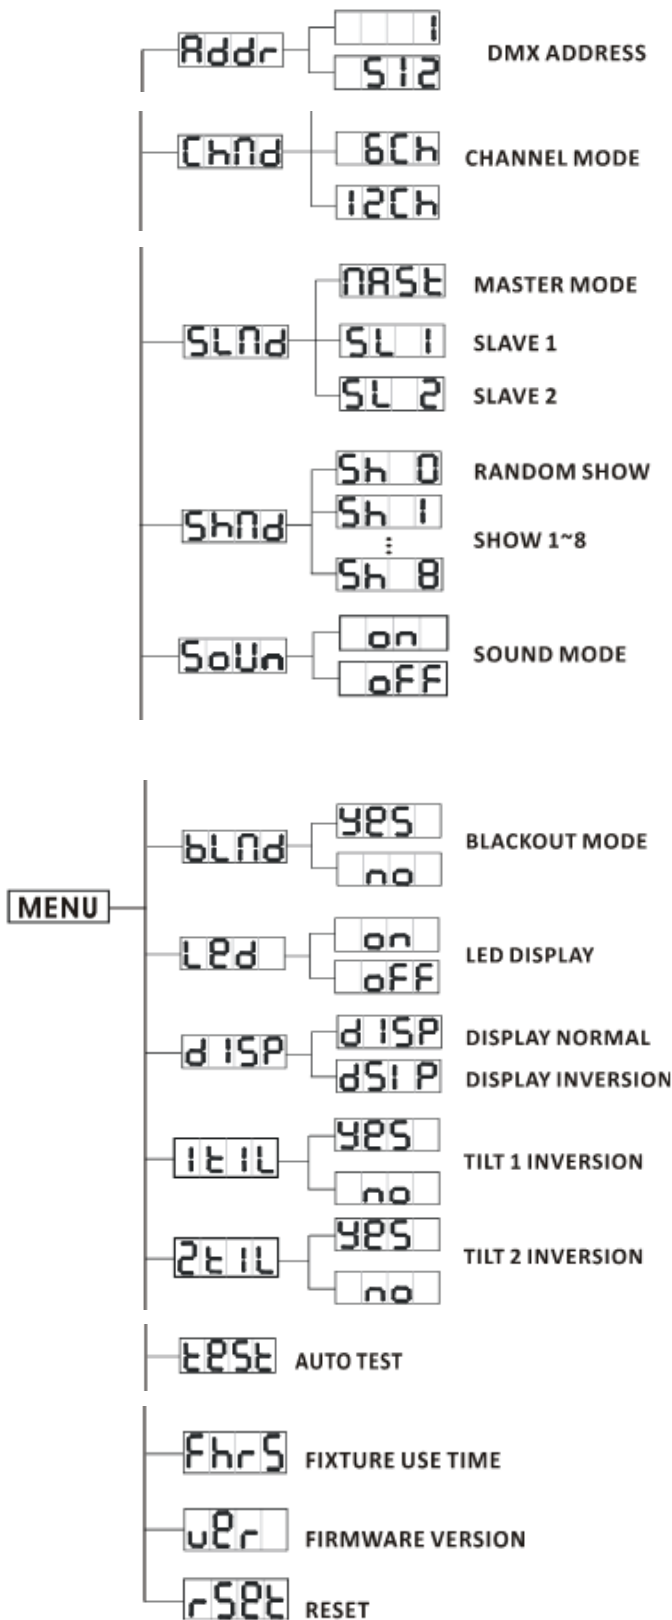

## Surge 8™ 10 Watt White User Manual

**Unpacking:** Thank you for purchasing the Surge 8™ 10 Watt White light fixture. Every Surge 8™ 10 Watt White has been thoroughly tested and has been shipped in perfect operating condition. Carefully check the shipping carton for damage that may have occurred during shipping. If the carton appears to be damaged, carefully inspect your fixture for any damage and be sure all accessories necessary to operate the unit has arrived intact. In the case damage has been found or parts are missing, please contact the manufacturer or your dealer for further instructions. Do not return this unit to your dealer without first contacting them.

## Features

- Intense sweeping 8 Pixel white LED chase Dual LED zones each with 4 lenses that can move individually
- 3 Modes: DMX controlled, Master/Slave & Sound Active
- DMX Channel: 6Ch and 12CH Mode
- Electronic Dimming: 0 - 100%
- Includes exciting sound activate built-in programs
- LED pulse & strobe effect
- Simple Easy to use 4 Button DMX digital display
- 150-degree bar tilt from smooth Stepper Motors
- LED Life: (Rated at approximately 50,000 hrs.)
- Beam angle: 4 Degree
- Intense built in sound activate programs
- LED pulse & strobe effect
- Runs extremely cool! NO Duty Cycle. Run all night!
- Includes Omega Clamps for mounting to clamps or you can set on floor
- Very low power consumption - connect more units in a single circuit
- Power in and out on rear to daisy chain power (Link up to 4 Surge 8 @ 120V)
- Light Source: 8x 10 Watt white LEDs
- Power Consumption: 100W (All LED's @ Full On)
- Multi-voltage operation: AC 100-240V 50/60Hz
- Dimensions (LxWxH): 16" x 6" x 9"
- Weight: 11 lbs.

# Display